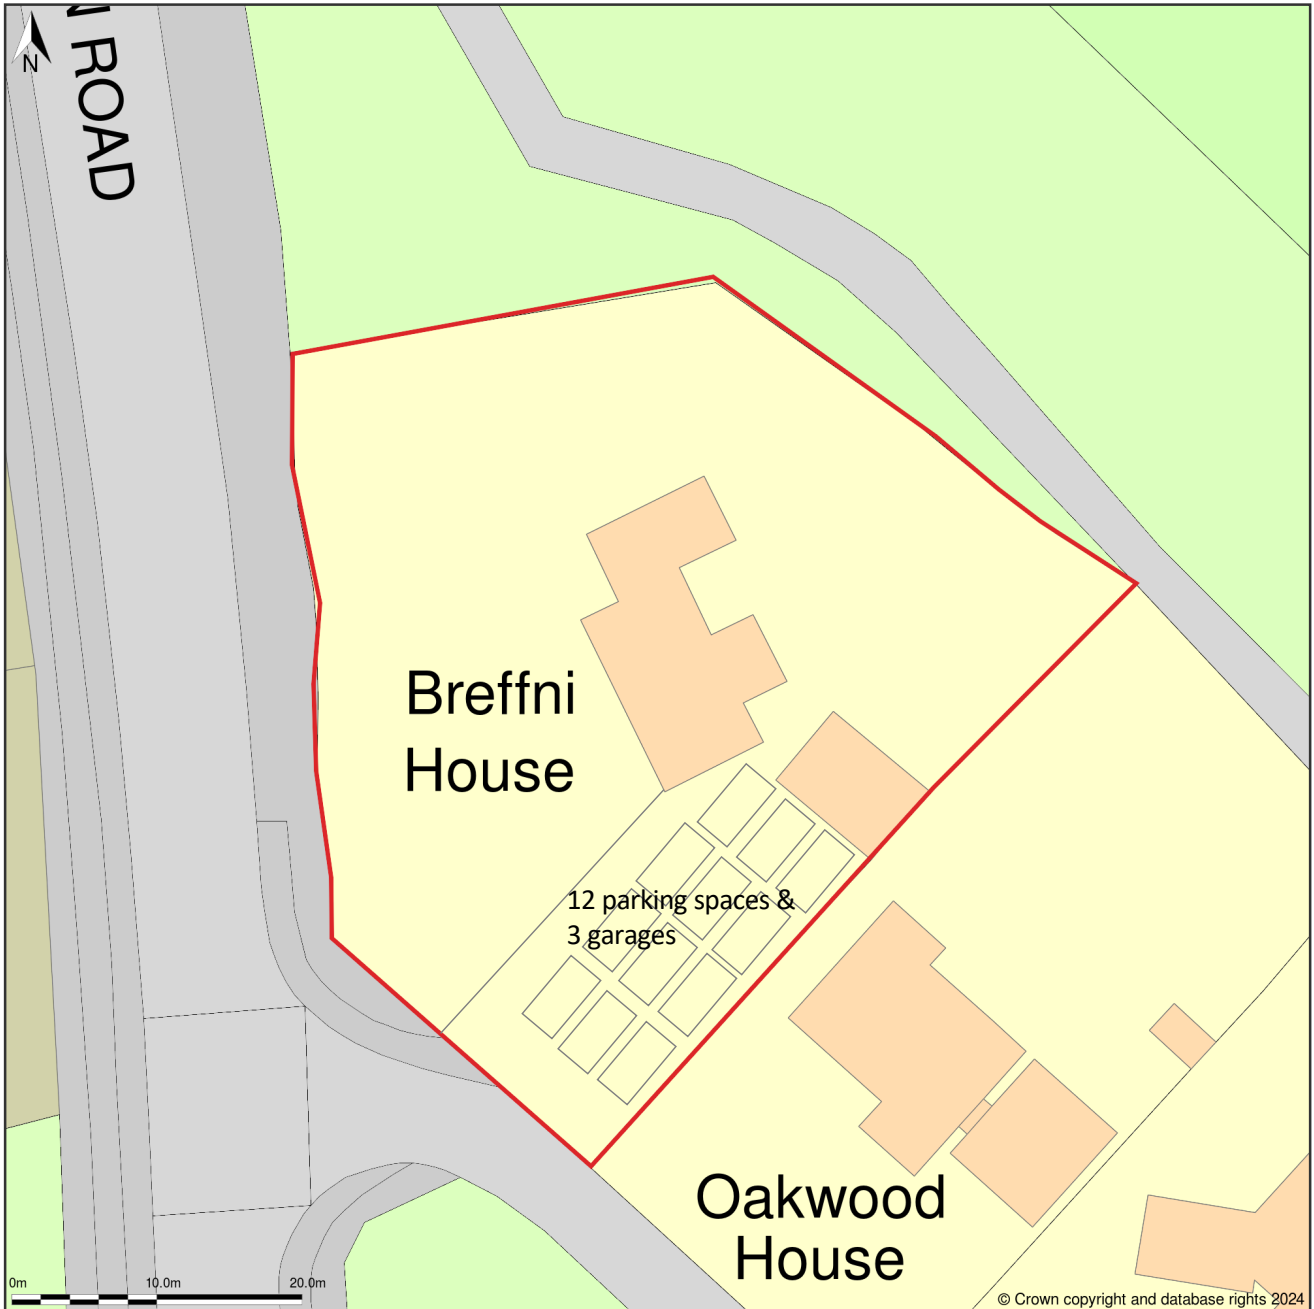

Breffni House, Farm Lane, Horsehay, Telford, Telford And Wrekin, TF4 2NE

Site Plan (also called a Block Plan) shows area bounded by: 366931.93, 307477.97 367021.93, 307567.97 (at a scale of 1:500), OSGridRef: SJ6697 752. The representation of a road, track or path is no evidence of a right of way. The representation of features as lines is no evidence of a property boundary.

Produced on 12th Aug 2024 from the Ordnance Survey National Geographic Database and incorporating surveyed revision available at this date. Reproduction in whole or part is prohibited without the prior permission of Ordnance Survey. © Crown copyright 2024. Supplied by www.buyaplan.co.uk a licensed Ordnance Survey partner (100053143). Unique plan reference: #00919648-42DCD1.